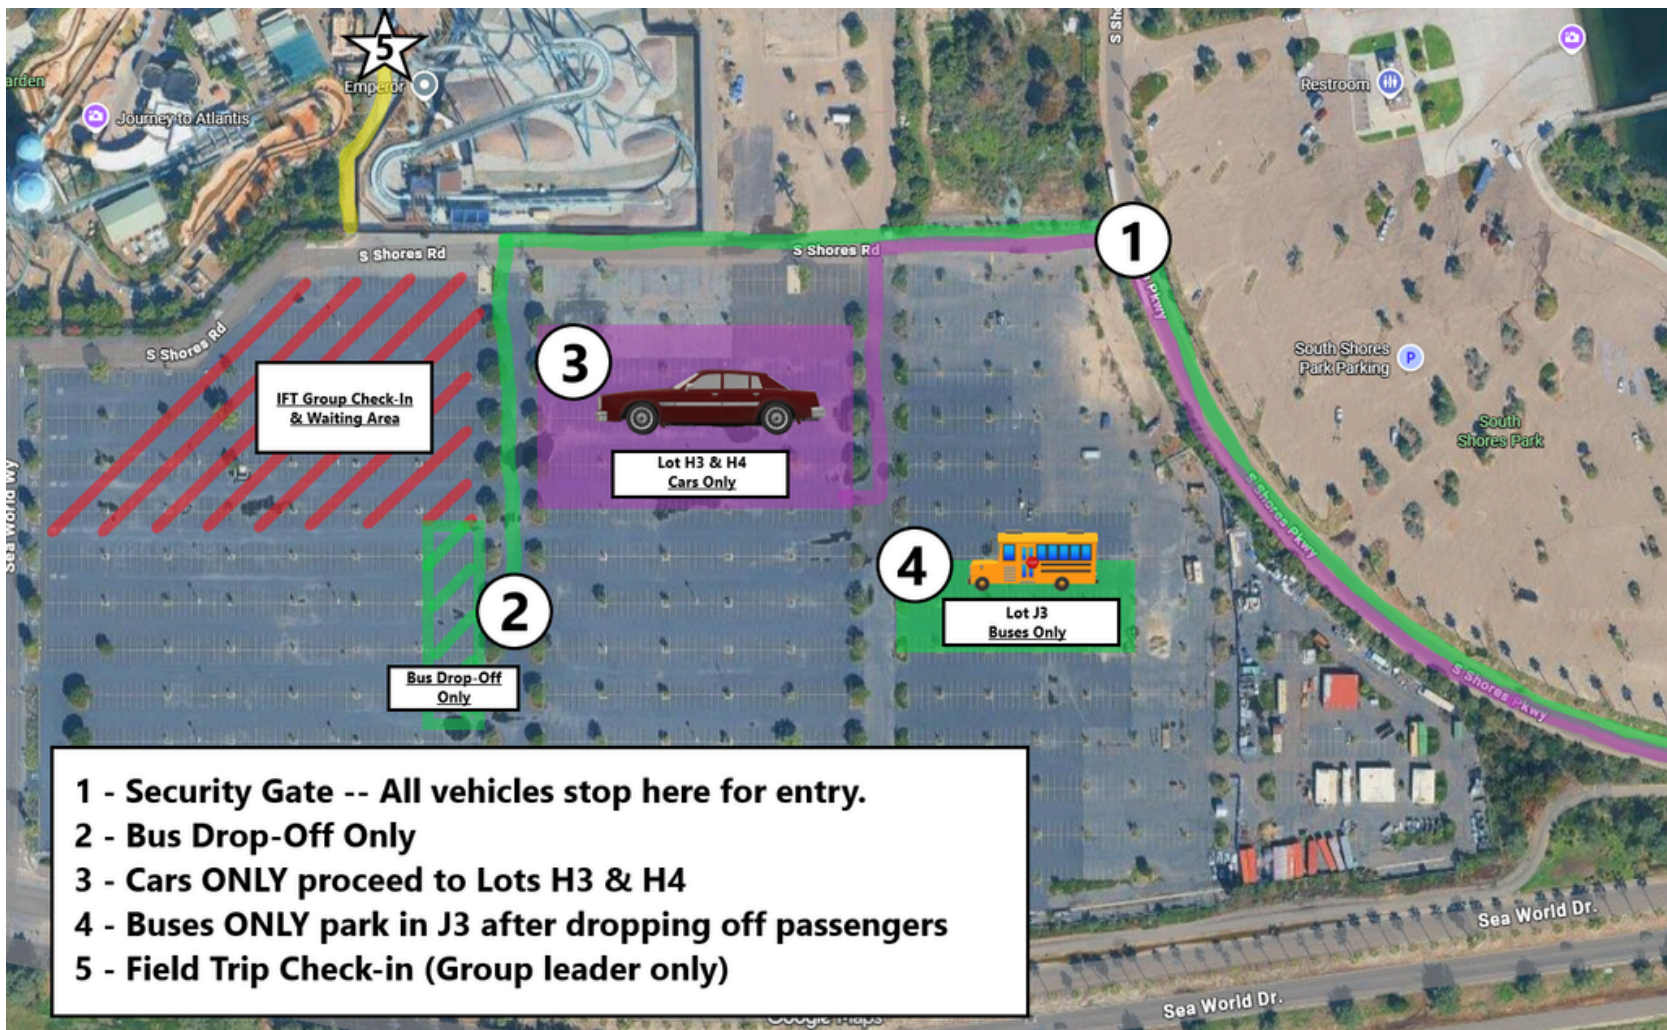

Field Trip Entry and Parking Pass

Parking Pass Valid 2025-2026 School Year For Field Trips Only

From Interstate 5 North or South:

- Exit SeaWorld Drive/ Tecolote Road
- Head west on SeaWorld Drive
- Turn right on S. Shores Parkway
- Turn left on S. Shores Road, stop at gate

From Interstate 8 West:

- Exit W. Mission Bay Drive; turn right
- Follow signs to merge right onto SeaWorld Drive
- Turn left on S. Shores Parkway
- Turn left on S. Shores Road, stop at gate

If you choose to go through the main tolls, you will be charged for parking