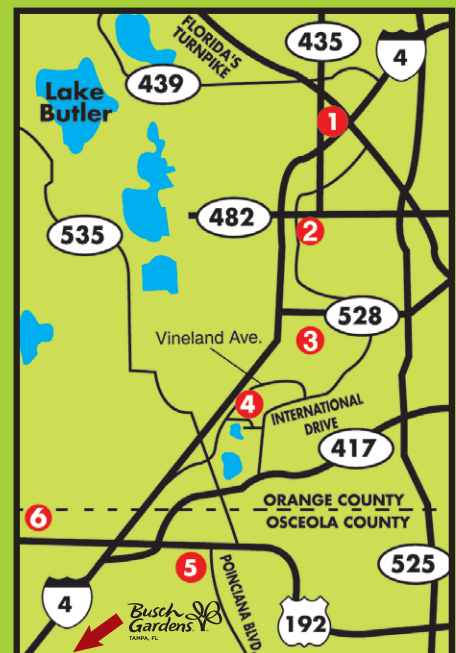

## SHUTTLE EXPRESS

# Free with any Busch Gardens® Ticket\*

Daily round-trip transportation from Orlando to Busch Gardens Tampa (just a short 1-hour ride)

DEPARTURE TIME	ROUTE LOCATION
8:30 AM	Doubletree Orlando by Hilton
8:45 AM	ICON Park
9:00 AM	SeaWorld®
9:15 AM	Publix
9:15 AM	Old Town
9:30 AM	Maingate Lakeside Resort

For more information or to make a reservation, please visit  
[buschgardens.mears.com](http://buschgardens.mears.com)

- 1 Doubletree Orlando by Hilton**  
at the Entrance to Universal Orlando  
5780 Major Blvd.
- 2 ICON Park**  
8350 Universal Blvd.
- 3 SeaWorld**  
7007 SeaWorld Drive - Bus Parking
- 4 Publix**  
8145 Vineland Avenue
- 5 Old Town**  
5770 W. Irlo Bronson Memorial Hwy,  
Kissimmee
- 6 Maingate Lakeside Resort**  
7769 West Highway 192, Kissimmee  
Front Parking Lot