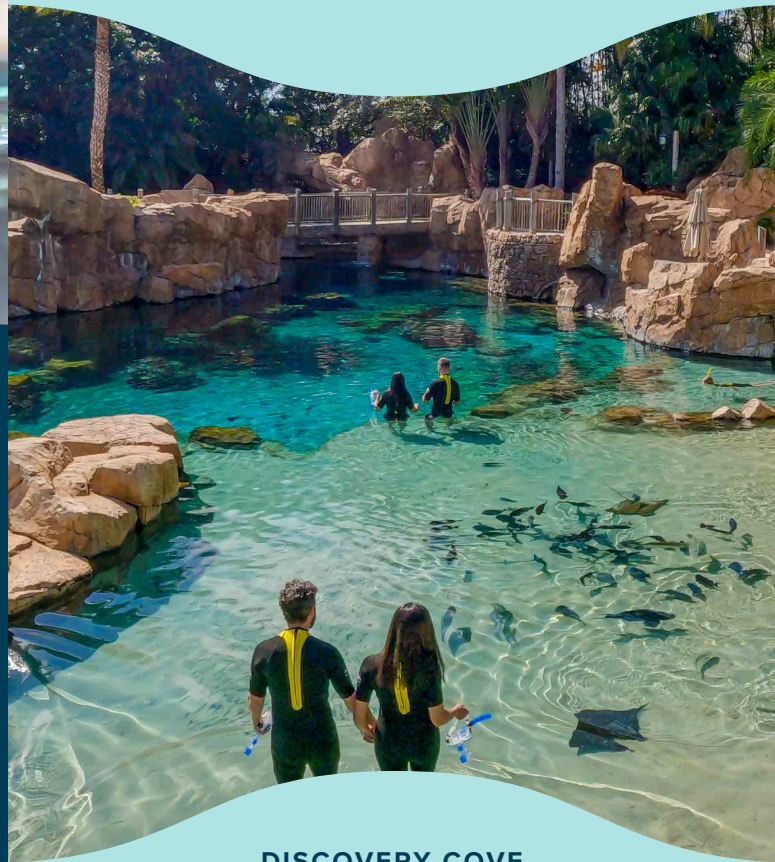

DISCOVERY COVE IS PROUDLY ACCREDITED BY

© 2023 SeaWorld Parks & Entertainment, Inc. All rights reserved.

MAKE A CONNECTION THAT GOES DEEPER

Go nose to bottlenose with a new friend. When you experience a one-on-one dolphin encounter, it's not just the highlight of your day. It's a memory that will live in your heart forever.

DISCOVERY COVE ORLANDO

Sunken Terrace

AN ALL-INCLUSIVE OASIS

Welcome to an all-inclusive tropical oasis where capacity is always limited. Explore lush lagoons, winding rivers, and white-sand beaches. Enjoy freshly prepared meals and endless snacks and beverages, including beer and wine. Additional all-inclusive amenities include lockers, towels, wetsuits, snorkel gear and free parking. Take it all in as you experience the most exciting animal encounters in the world.

ESCAPE TO PARADISE

The Grand Reef

LEAVE THE WORLD BEHIND

Snorkel with thousands of tropical fish and velvety rays. Explore colorful underwater reef habitats inspired by oceans near and far. Discover another world below the surface, teeming with sea life.

Serenity Bay

SOAK IN THE SUNLIGHT

Enjoy the white sands of this beach-front paradise. Then slip into the soothing currents of a tropical river as it winds through an awe-inspiring rain forest, beneath cascading waterfalls and through an underwater cave.